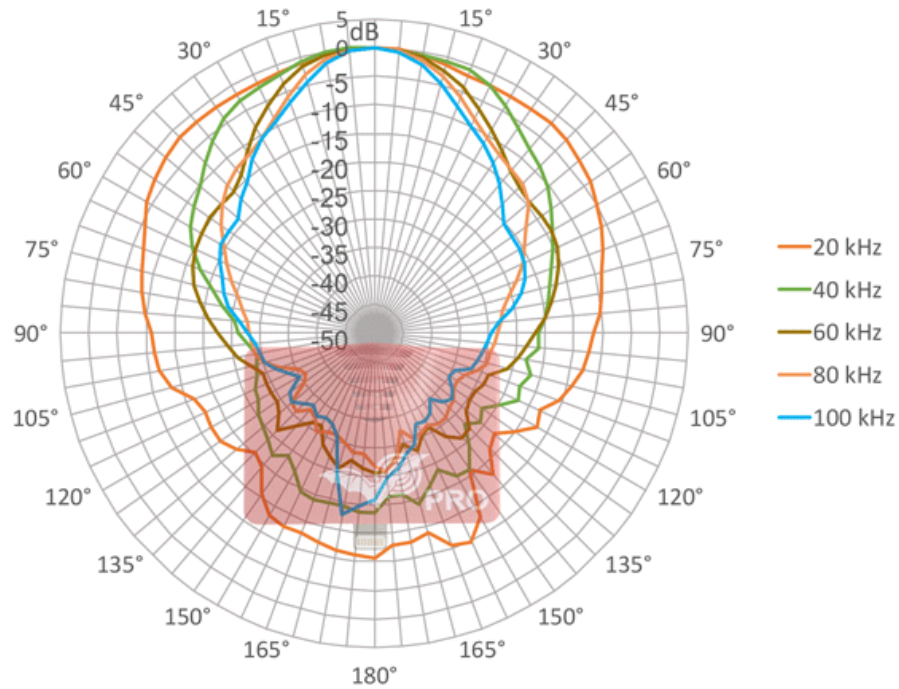

Echo Meter Touch 2 and PRO Microphone Sensitivity & Noise

Horizontal

Vertical